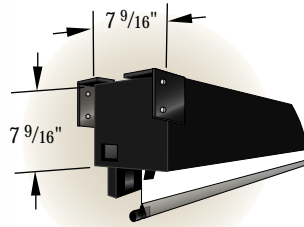

Envoy

Screen appears at the touch of a switch, invisible when not in use.

Ceiling panel closes automatically.

Designed for conference and meeting rooms, executive facilities and training centers.

Photo: Carmel Clay Public Library Program Room, Carmel, IN. Installation includes ELECTRAMOUNT projector lift and FLEXSHADE DUAL ROLLER SYSTEM for glare control and room darkening.

The ENVOY adds a touch of class to any audiovisual presentation. The screen is recessed in the ceiling and invisible when not in use. At the touch of a switch an automatic ceiling closure opens and the screen appears. Reverse the switch and the screen disappears from sight. The ceiling closure can easily be finished to match the ceiling.

Size H x W	Shipping Wt. (lbs.)	Nominal Diagonal	Viewing Area	Overall Size	Shipping Wt. (lbs.)
Audio Visual Format					
<i>NTSC Format (3:4)</i>					
50" x 50"	75	6'	42½" x 56½"	46½" x 59½"	85
60" x 60"	85	7'	50" x 66½"	53½" x 69½"	95
70" x 70"	95	100"	60" x 80"	64" x 83½"	113
84" x 84"	113	10'	69" x 92"	73" x 96"	140
6' x 8'	140	11'	78" x 104"	83" x 108"	150
8' x 8'	145	150"	87" x 116"	92" x 120"	162
7' x 9'	150	15'	105" x 140"	109" x 144"	185
9' x 9'	155	HDTV Format (9:16)			
8' x 10'	162	92"	45" x 80"	49" x 83½"	110
10' x 10'	180	106"	52" x 92"	56" x 96"	135
9' x 12'	185	133"	65" x 116"	69" x 120"	160
12' x 12'	200	161"	79" x 140"	84" x 144"	182
WideScreen Format (1:1.85)					
8'/100"		47" x 87"	51" x 90"		125
9'		50" x 92"	54" x 96"		135
10'		56" x 104"	60" x 108"		150
11'		63" x 116"	67" x 120"		160
13'6"		76" x 140"	80" x 144"		182