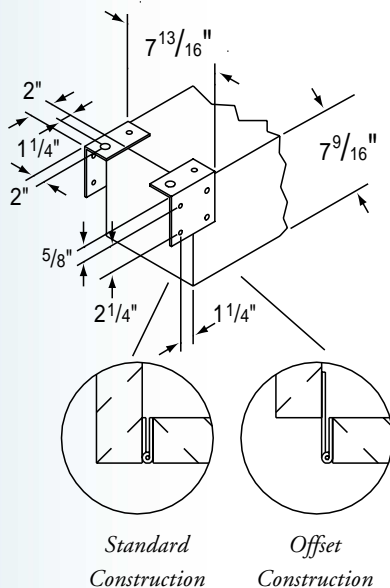

The ENVOY adds a touch of class to any audiovisual presentation. The screen is recessed in the ceiling and invisible when not in use. At the touch of a switch an automatic ceiling closure opens and the screen appears. Reverse the switch and the screen disappears from sight. The ceiling closure can easily be finished to match the ceiling.

Choose from fiberglass matt white, glass beaded, or optional PANAMAX viewing surface. Includes one 3-position control switch. Optional controls are additional.

Optional Equipment

- **Extra Drop**—Up to 12' overall height, either white or black (White is standard for AV format, black for other formats).
- **Black Masking Borders**—Borders are standard on Video, HDTV, and WideScreen format screens. Available by request on AV format screens.
- **Control Options**—Refer to our "Control Options" PDF.

Size H x W	Shipping Wt. (lbs.)	Nominal Diagonal	Viewing Area	Overall Size	Shipping Wt. (lbs.)
Audio Visual Format					
<i>NTSC Format (3:4)</i>					
50" x 50"	75	6'	42½" x 56½"	46½" x 59½"	85
60" x 60"	85	7'	50" x 66½"	53½" x 69½"	95
70" x 70"	95	100"	60" x 80"	64" x 83½"	113
84" x 84"	113	10'	69" x 92"	73" x 96"	140
6' x 8'	140	11'	78" x 104"	83" x 108"	150
8' x 8'	145	150"	87" x 116"	92" x 120"	162
7' x 9'	150	15'	105" x 140"	109" x 144"	185
9' x 9'	155	HDTV Format (9:16)			
8' x 10'	162	92"	45" x 80"	49" x 83½"	110
10' x 10'	180	106"	52" x 92"	56" x 96"	135
9' x 12'	185	133"	65" x 116"	69" x 120"	160
12' x 12'	200	161"	79" x 140"	84" x 144"	182
WideScreen Format (1:1.85)					
8'/100"		47" x 87"	51" x 90"		125
9'		50" x 92"	54" x 96"		135
10'		56" x 104"	60" x 108"		150
11'		63" x 116"	67" x 120"		160
13'6"		76" x 140"	80" x 144"		182